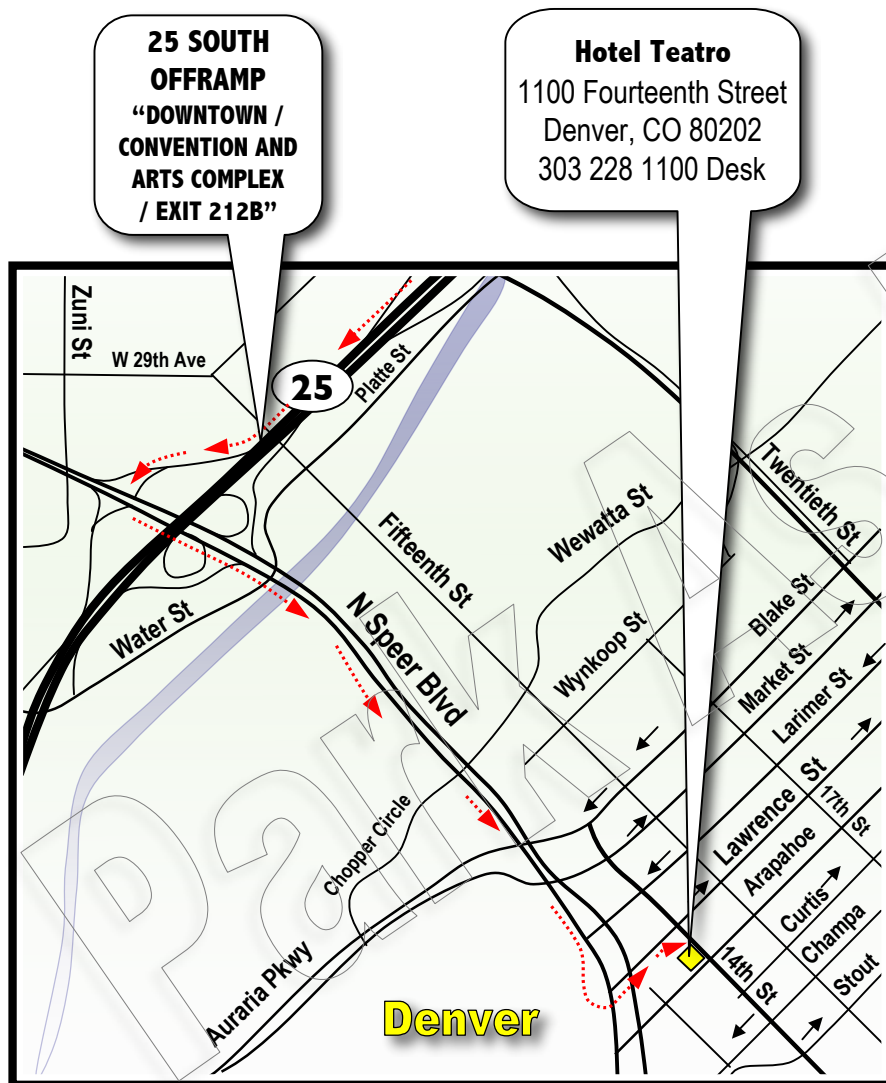

# JOB NAME PRODUCTION COMPANY

COURTESY MAP: Denver Airport to the HOTEL TEATRO

Saturday, April 30th, 2011

Location Manager • Jennifer Scout • 213 555 1212

Production Supervisor • Terry Cellphone • 323 555 1212

## From the Denver Airport to the HOTEL TEATRO, DENVER

1. From the Airport, follow **AIRPORT EXIT** signs
2. MERGE onto **PENA BLVD** westbound
3. Go west 11.4 Miles and MERGE onto the **70 FWY WEST / DENVER**
4. Go west another 8.9 Miles and MERGE onto the **25 SOUTH / FT COLLINS / COLO SPRINGS**
5. Go south 3.0 Miles and EXIT **DOWNTOWN / CONVENTION AND ARTS COMPLEX / EXIT 212B**
6. At the top of the off-ramp **TURN LEFT** onto **N SPEER BLVD** southeast bound
7. Go southeast 1.0 Miles and **TURN LEFT** onto **LAWRENCE ST** (Lawrence is ONE WAY northeast bound)
8. Go east 1/10th of a Mile and **TURN RIGHT** onto **FOURTEENTH ST** southeast bound
9. The Valet Lane for the Hotel Teatro will be on your right hand side